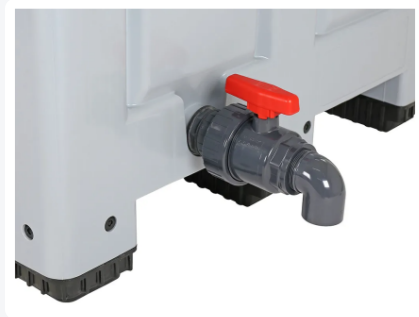

Article number: 1612252

2" check tap with outlet for plastic pallet boxes - without assembly

Product specifications Features

Uitwendig (LxBxH) 185 x 110 x 160 mm

Material PVC

Article number 1612252

Weight (kg) 1 kg

Color Grey

Ball valve may be screwed into Big Box pallet boxes using threaded end (tap thread first).

The ball valve has a 90° outlet.

Geschikte accessoires

Alternatieve artikelen