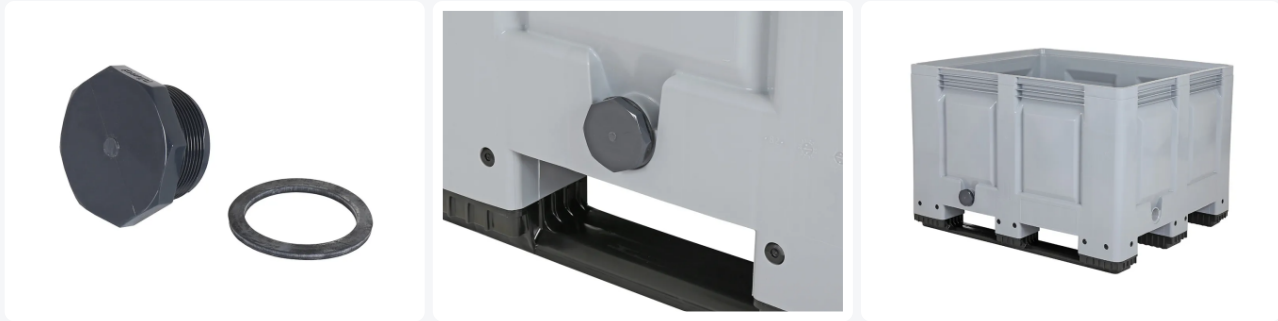

Article number: STD-2.L

2" screw plug for plastic pallet boxes - installation on the long side of a pallet box

Product specifications

Weight (kg) 0,125 kg

External dimensions (l x w x h) 74 x 74 x 42 mm

Color Grey

Material PVC

Features

2" screw plug for fitting in Big Box pallet boxes (thread to be tapped first)