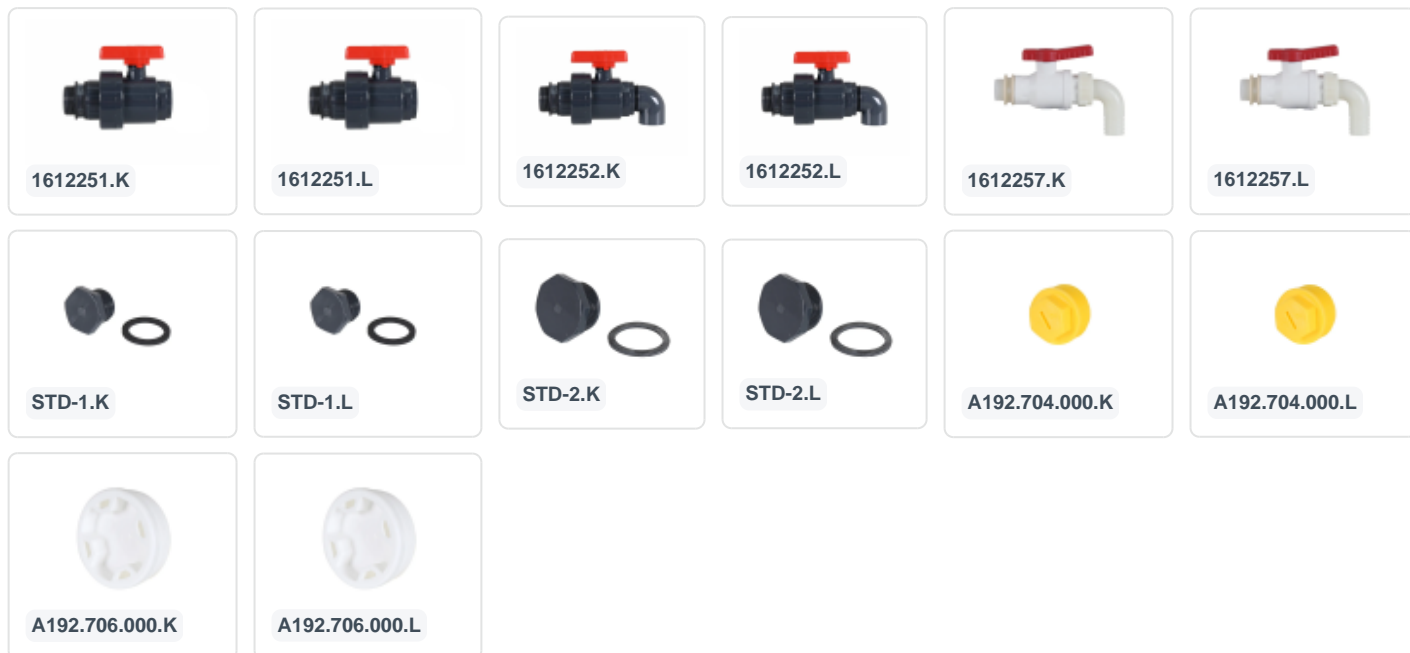

Geschikte accessoires