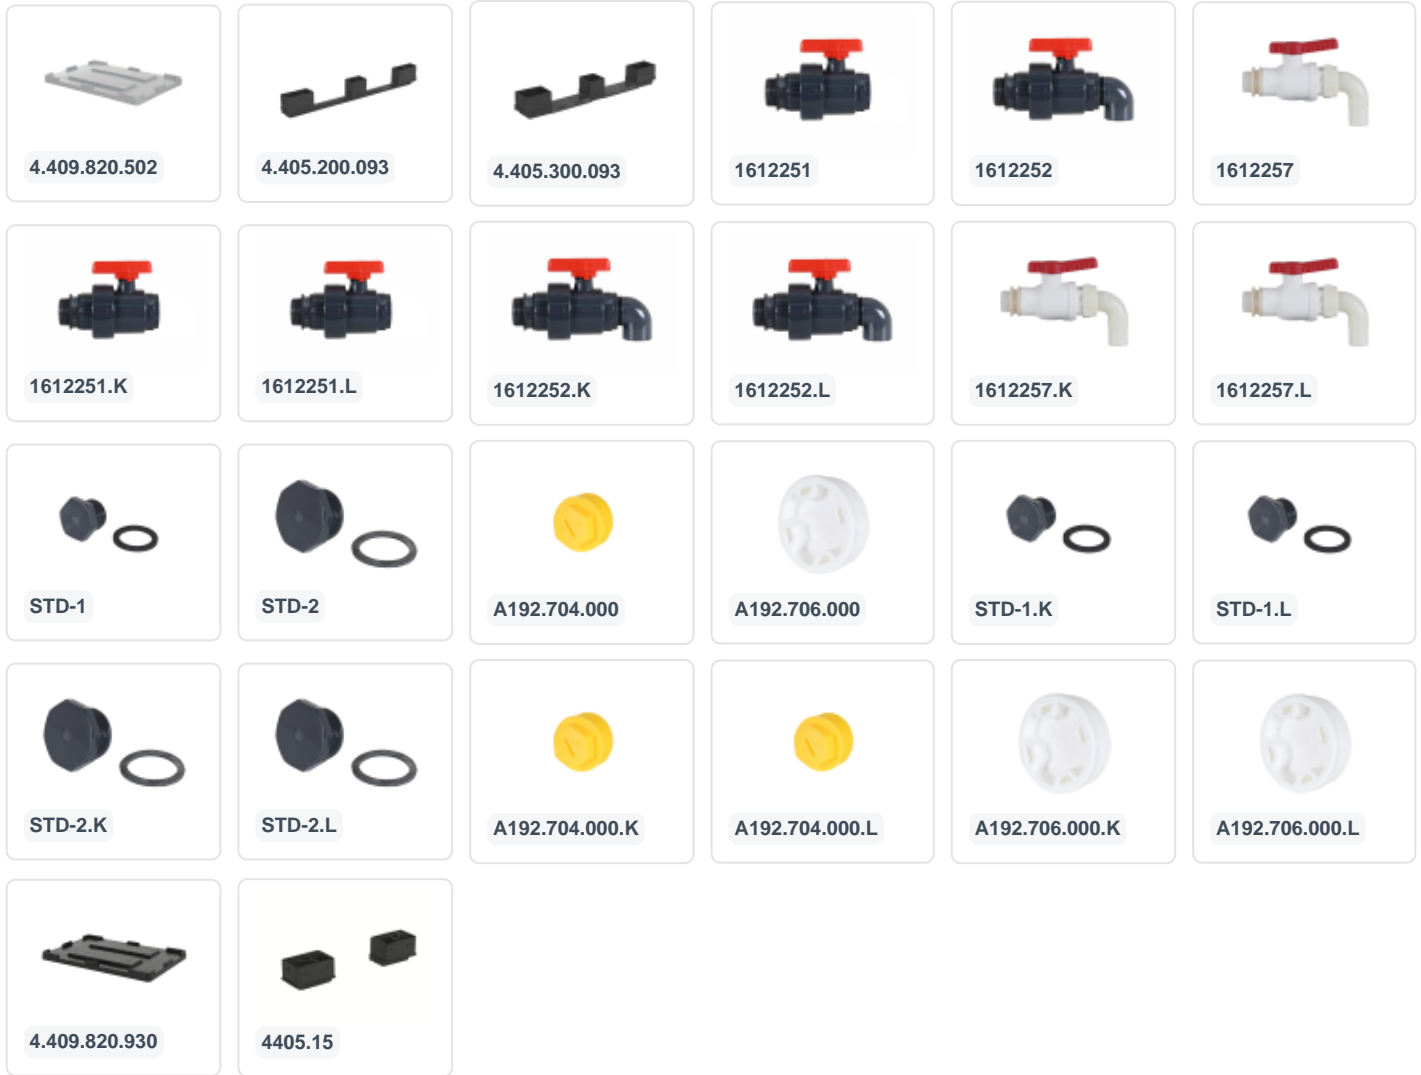

Features

With a 1" outlet provision on one short and one long side

With a 2" outlet provision on one short and one long side

Description

Black BIG BOX plastic pallet box (1200 x 800 x H 790 mm - 535 liters). Food-grade plastic pallet box on three runners with closed sidewalls and reinforced bottom. The black pallet box is equipped with a 1" and 2" drain on both one short and one long side. The BIG BOX pallet box in black has convex, outward-facing wall panels for optimal box volume, gaining up to 10% more volume compared to conventional pallet boxes.

Geschikte accessoires

Alternatieve artikelen