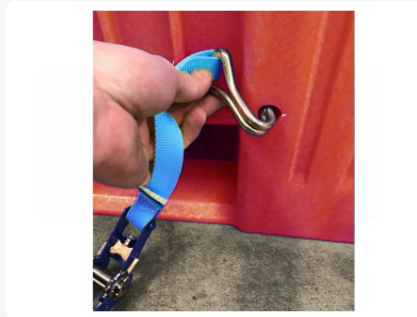

Article number: 83381919

Bedrukking mogelijk

CB1 - UN approved plastic palletbox - 1200 x 800 mm - 3 runners - red

Product specifications

Uitwendig (LxBxH)	1200 x 800 x 740 mm
Inwendig (LxBxH)	1090 x 690 x 595 mm
Capacity	475 liter
Sidewalls	Closed, reinforced
Material	HDPE
Article number	83381919
Weight (kg)	39,5 kg
Temperature range	-30°C to +40°C
Color	Red
Bottom	Closed, reinforced
European Article Number	7424920037046
Max. load capacity per box	700 kg
Max. static stacking load	5000 kg
Max. dynamic stacking load	1200 kg

Features

Red plastic pallet box

Dimensions: 1200 x 800 x H 740 mm

Capacity: 475 liters

Type: CB1

Equipped with a gray lid

Impact-resistant plastic

Fitted with three skids

Includes matching cover

Secured with two tension straps

Description

Red plastic pallet box (1200 x 800 x H 740 mm - 475 liters) of type CB1 with a gray lid. This impact-resistant plastic pallet box on three skids comes with a matching cover and is secured with two tension straps. The lower wall panels are extra reinforced. As a result, this pallet box has the UN certification (Y) and is approved for the transport and storage of hazardous solid substances from packaging groups II and III. The box complies with the regulations established in the ADR for road transport over land, as well as the requirements for the transport of hazardous materials by rail (RID), by sea (IMDG code), and by air (IATA-DGR). The CB1 UN pallet box is supplied in red, with the lid standard in gray.