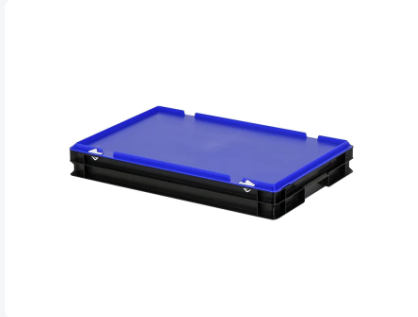

Article number: 30.608.DB.10.3

Bedrukking mogelijk

Combicolor stacking bin with lid - 600 x 400 x H 90 mm - black-blue

Product specifications Features

Uitwendig (LxBxH)	600 x 400 x 90 mm
Inwendig (LxBxH)	566 x 366 x 72 mm
Max. stacking load (kg)	200 kg
Capacity	14.1 liter
Handles	Closed
Sidewalls	Closed
Material	PP
Article number	30.608.DB.10.3
Weight (kg)	1,9 kg
Temperature range	-20°C to +80°C
Color	Black
Bottom	Closed, smooth
European Article Number	7424940999942
Load capacity (kg)	20

Lidded bins are also stackable with lid

Lidded bins have a removable, hinged lid

Stacking bin with hinged lid and 2 snap-slide locks

Description

Black stacking bin with lid with blue hinged lid in Euro norm format 600 x 400 mm. The hinged lid is equipped with two snap-lock closures. The container is entirely closed, including sealed handles, enabling full utilization of its content. The lidded container is made of food-grade plastic. Thanks to the practical Euro norm dimensions, this lidded container fits perfectly on other Euro containers, as well as on standardized pallets, roll containers, and mobile bases.