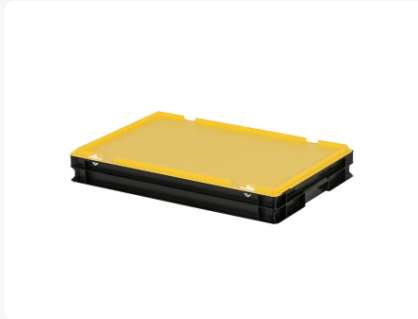

Article number: 30.608.DB.10.2

Bedrukking mogelijk

Combicolor stacking bin with lid - 600 x 400 x H 90 mm - black-yellow

Product specifications Features

Uitwendig (LxBxH)	600 x 400 x 90 mm
Inwendig (LxBxH)	566 x 366 x 72 mm
Max. stacking load (kg)	200 kg
Capacity	14.1 liter
Handles	Closed
Sidewalls	Closed
Material	PP
Article number	30.608.DB.10.2
Weight (kg)	1,9 kg
Temperature range	-20°C to +80°C
Color	Black
Bottom	Closed, smooth
European Article Number	7424904854850
Load capacity (kg)	20

Lidded bins are also stackable with lid

Lidded bins have a removable, hinged lid

Stacking bin with hinged lid and 2 snap-slide locks

Description

Black stacking bin with lid with yellow hinged lid in Euro norm format 600 x 400 mm. The hinged lid is equipped with two snap-lock closures. The container is entirely closed. The handles are also sealed, allowing the entire capacity to be utilized. The lidded container is made of food-grade plastic. Thanks to the practical Euro norm dimensions, this lidded container fits perfectly on other Euro containers, as well as on standardized pallets, roll containers, and mobile bases.