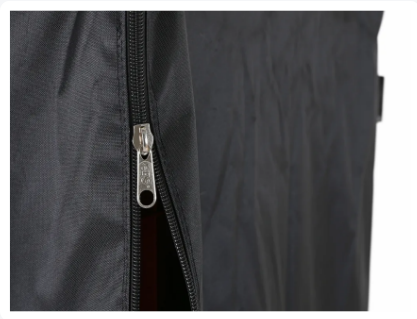

# Cover sleeve for roll containers - with zips - black

## Product specifications

External dimensions (l x w x h) 680 x 820 x 1500 mm

Color Black

Material Polyester

## Features

The cover includes one transparent document holder, ensuring important documents are always within reach. The document holder is made of flexible PVC with a Velcro closure at the top.

The cover comes standard with two sturdy zippers at the front; this side can be folded entirely upwards, allowing easy access to the contents.

## Description

Cover with zippers. Part of the BLACK LINE series; an exclusive variant designed for the event sector. Polyester cover featuring 2 plastic zippers extending to the top, allowing one side to be fully opened. The cover is custom-made to fit your product precisely. Additionally, the cover can be optionally equipped with a transparent plastic document holder, ensuring important documents are always within reach.