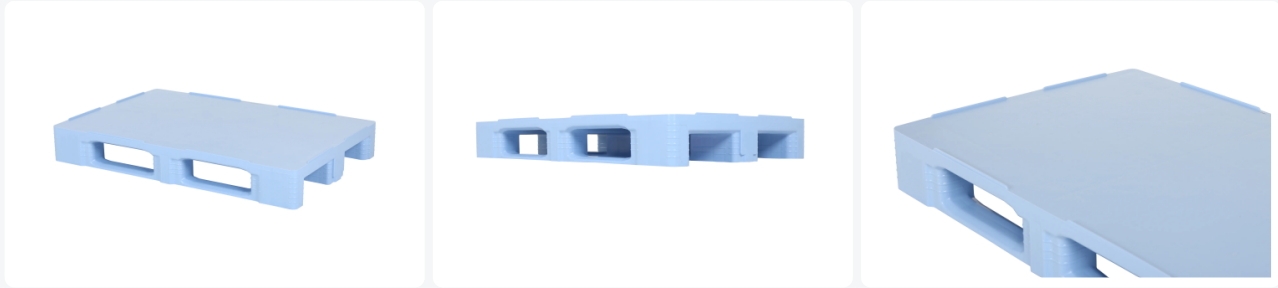

Euro pallet - TC1 - 1200 x 800 mm (with rims) - blue

Product specifications

Weight (kg)	18 kg
External dimensions (l x w x h)	1200 x 800 x 160 mm
Temperature range	-30°C to +40°C, briefly up to +90°C
Color	Blue
Material	HDPE
European Article Number	7424915316392
Static load capacity	7500 kg
Edge height	7 mm
Dynamic load capacity	1500 kg
Load capacity in racks	1000 kg

Features

Connections of the pallet chocks to the runners and the pallet surface are extra reinforced. Breakage at these sensitive points is thus reduced to a minimum

Top and bottom pallet surface are completely smooth and unperforated without external rib structures

Intelligent design of the pallet chock ensures better grip of wrapping and stretch film

Raised rims around the TC1 prevent the load sliding off and mutual sliding of empty pallets

TC1 runners are chamfered on both edges

European pallet in size 1200 x 800 mm with a height of 160 mm. Made from food-grade plastic. The pallet is completely smooth and hygienic, making it extremely suitable for food handling. It has 3 pallet runners longitudinally and raised edges all around (7 mm) on the pallet deck. The raised edges prevent slipping of cargo and sliding of empty pallets. The bottom of the blocks is closed, and the runners are equipped with reinforcement ribs. The top and bottom of the pallet deck are completely smooth and closed without external rib structures. The transitions from the blocks to the runners and to the pallet deck are reinforced to minimize breakage at these sensitive points.