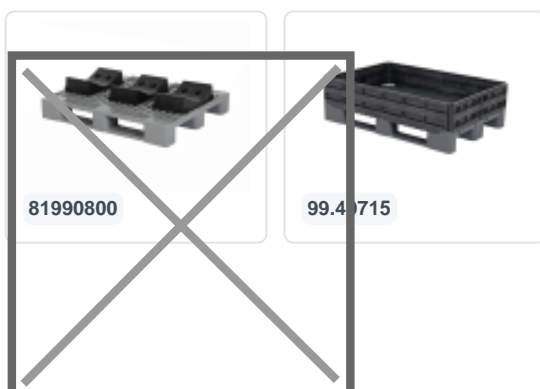

Alternatieve artikelen

Transoplast
+31(0)314 66 44 00
webshop@transoplast.com
dev.transoplastshop.com