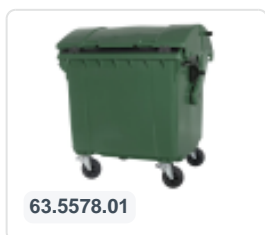

Geschikte accessoires