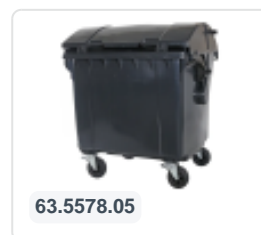

Geschikte accessoires