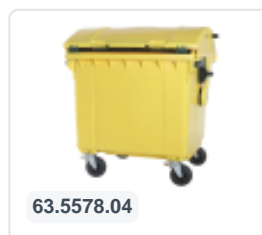

Geschikte accessoires