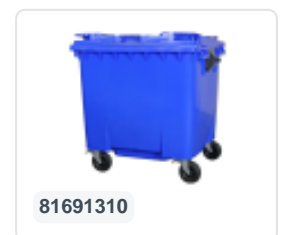

Geschikte accessoires