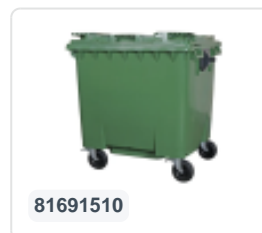

Geschikte accessoires