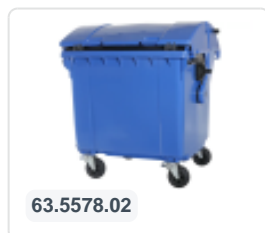

Geschikte accessoires