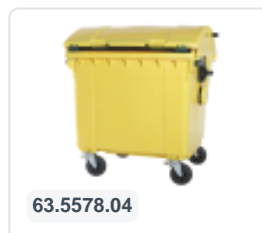

Geschikte accessoires