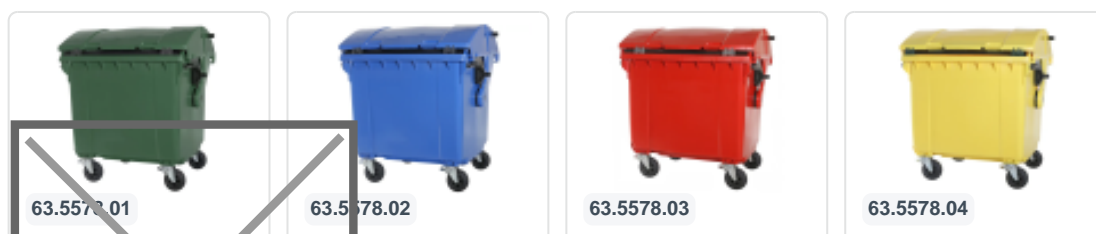

Geschikte accessoires

Transoplast

+31(0)314 66 44 00

webshop@transoplast.com

dev.transoplastshop.com