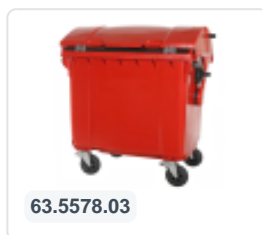

Geschikte accessoires