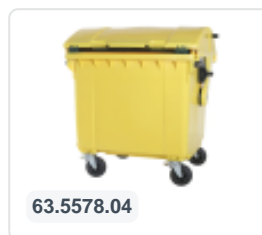

Geschikte accessoires