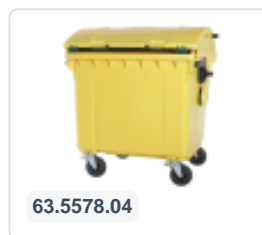

Geschikte accessoires