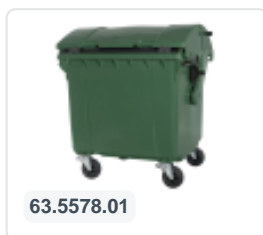

Geschikte accessoires