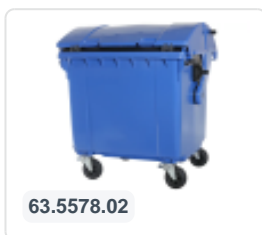

Geschikte accessoires