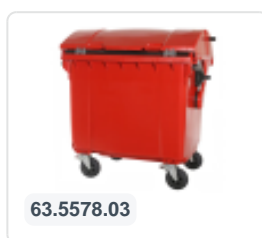

Geschikte accessoires