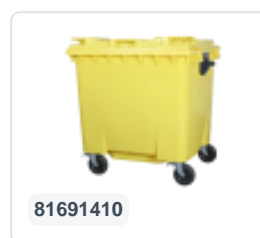

Geschikte accessoires