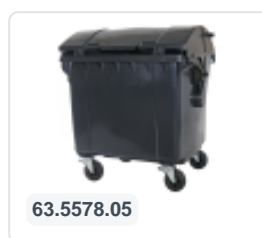

Geschikte accessoires