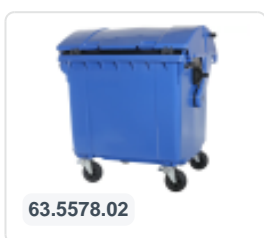

Geschikte accessoires