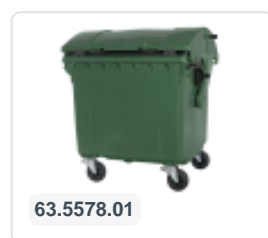

Geschikte accessoires