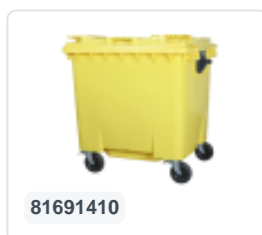

Geschikte accessoires