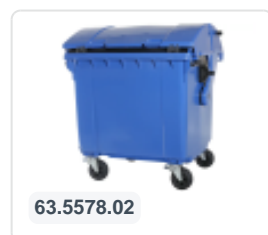

Geschikte accessoires