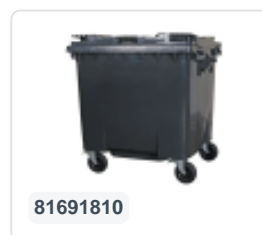

Geschikte accessoires