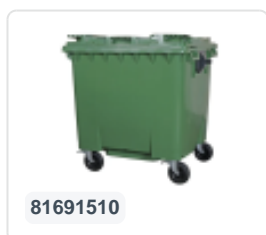

Geschikte accessoires