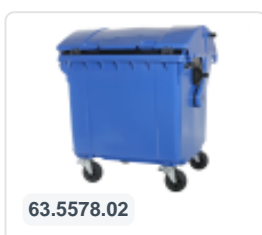

Geschikte accessoires