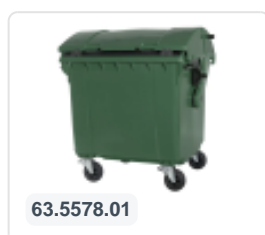

Geschikte accessoires