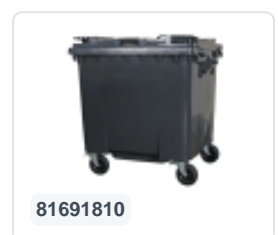

Geschikte accessoires