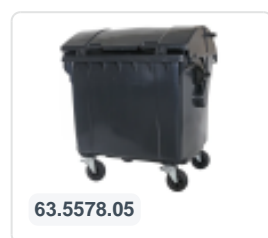

Geschikte accessoires