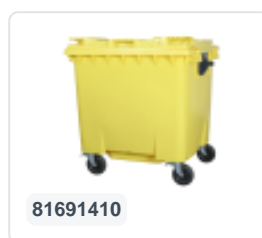

Geschikte accessoires