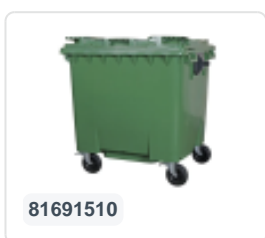

Geschikte accessoires