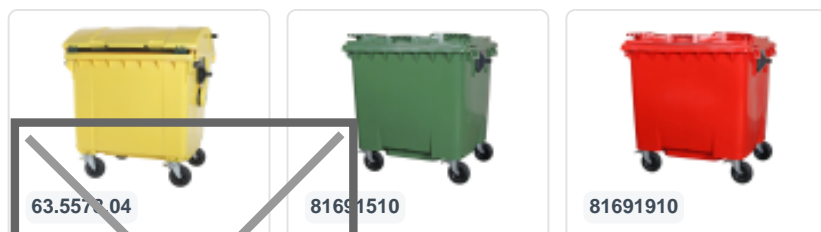

Geschikte accessoires

Transoplast

+31(0)314 66 44 00

webshop@transoplast.com

dev.transoplastshop.com