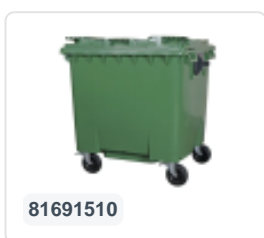

Geschikte accessoires