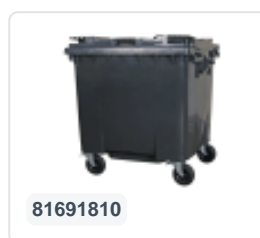

Geschikte accessoires