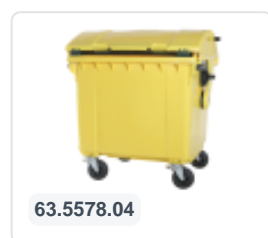

Geschikte accessoires