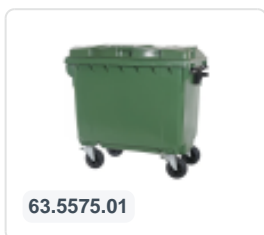

Geschikte accessoires