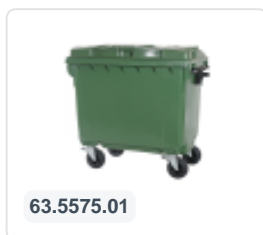

Geschikte accessoires