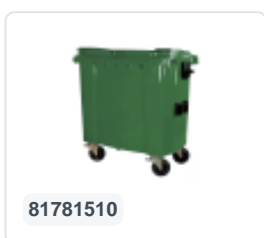

Geschikte accessoires