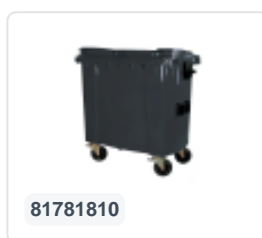

Geschikte accessoires