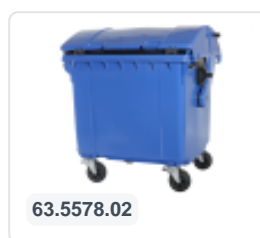

Geschikte accessoires