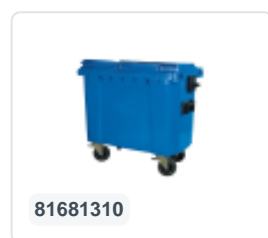

Geschikte accessoires