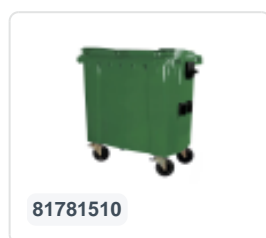

Geschikte accessoires