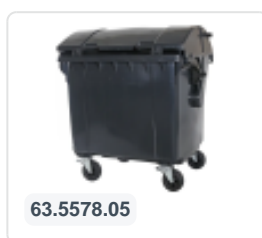

Geschikte accessoires