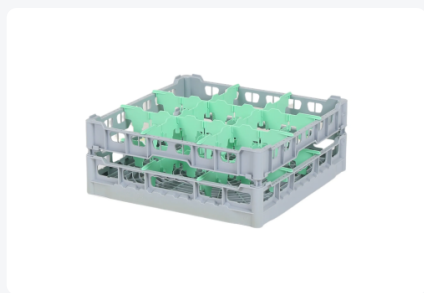

Glass basket 500x500mm - maximum glass height 150 mm - with green 3x3 compartment division - maximum glass diameter 149mm.

Product specifications

Uitwendig (LxBxH)	500 × 500 × 189 mm
Inwendig (LxBxH)	465 × 465 × 150 mm
Handles	4-sided - open, for added wearing comfort
Sidewalls	Open, for optimal washing results and a faster drying process
Material	PP
Article number	50.NKG.121.125155.3X3L
Color	Grey
Bottom	Open and extra reinforced, making it suitable for high loads and for use in basket transport machines with transport hooks.
European Article Number	7424901366387
Maximum glass height	150
Maximum Ø glass	149

Features

Our baskets guarantee safe transport and efficient storage of your glassware and tableware.

The open design of the basket ensures optimal washing results.

Determine the appropriate basket layout and height easily with the size chart. Request a size chart by calling or filling out our contact form.

The basket has 4-sided receptacles for color clips (see accessories).

Color clips can be clicked into the basket on all four sides, for example, to indicate contents.

Suitable for use in basket transport machines with transport hooks.

Description

The glass basket 50.NKG.121.125155.3X3L gray base basket with a green compartment division 3x3 - maximum glass diameter Ø149mm.

Alternatieve artikelen