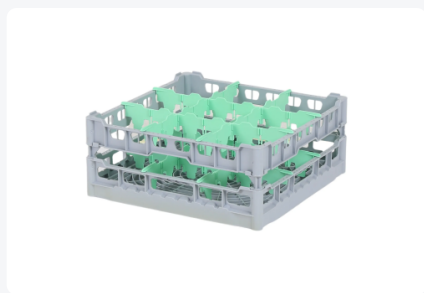

# Glass basket 500x500mm - maximum glass height 165 mm - with green 3x3 compartment division - maximum glass diameter 149mm.

## Product specifications

Uitwendig (LxBxH)	500 × 500 × 204 mm
Inwendig (LxBxH)	465 × 465 × 165 mm
Handles	4-sided - open, for added wearing comfort
Sidewalls	Open, for optimal washing results and a faster drying process
Material	PP
Article number	50.NKG.121.140170.3X3L
Color	Grey
Bottom	Open and extra reinforced, making it suitable for high loads and for use in basket transport machines with transport hooks.
European Article Number	7424901366387
Maximum glass height	165
Maximum Ø glass	149

The basket has 4-sided receptacles for color clips (see accessories).

Color clips can be clicked into the basket on all four sides, for example, to indicate contents.

Suitable for use in basket transport machines with transport hooks.

## Description

The glass basket 50.NKG.121.140170.3X3L gray base basket with a green compartment division 3x3 - maximum glass diameter Ø149mm.