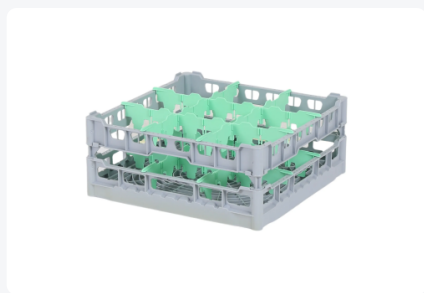

Glass basket 500x500mm - maximum glass height 180 mm - with green 3x3 compartment division - maximum glass diameter 149mm.

Product specifications

Uitwendig (LxBxH)	500 × 500 × 219 mm
Inwendig (LxBxH)	465 × 465 × 180 mm
Handles	4-sided - open, for added wearing comfort
Sidewalls	Open, for optimal washing results and a faster drying process
Material	PP
Article number	50.NKG.121.155185.3X3L
Color	Grey
Bottom	Open and extra reinforced, making it suitable for high loads and for use in basket transport machines with transport hooks.
European Article Number	7424901366387
Maximum glass height	180
Maximum Ø glass	149

Features

Our baskets guarantee safe transport and efficient storage of your glassware and tableware.

The open design of the basket ensures optimal washing results.

Determine the appropriate basket layout and height easily with the size chart. Request a size chart by calling or filling out our contact form.

The basket has 4-sided receptacles for color clips (see accessories).

Color clips can be clicked into the basket on all four sides, for example, to indicate contents.

Suitable for use in basket transport machines with transport hooks.

Description

The glass basket 50.NKG.121.155185.3X3L gray base basket with a green compartment division 3x3 - maximum glass diameter Ø149mm.

Alternatieve artikelen