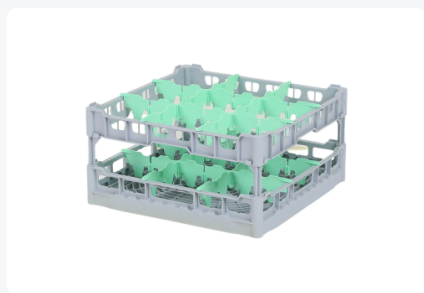

Glass basket 500x500mm - maximum glass height 240 mm - with green 3x3 compartment division - maximum glass diameter 149mm.

Product specifications

Uitwendig (LxBxH)	500 × 500 × 280 mm
Inwendig (LxBxH)	465 × 465 × 240 mm
Handles	4-sided - open, for added wearing comfort
Sidewalls	Open, for optimal washing results and a faster drying process
Material	PP
Article number	50.NKG.121.215245.3X3L
Color	Grey
Bottom	Open and extra reinforced, making it suitable for high loads and for use in basket transport machines with transport hooks.
European Article Number	7424901366387
Maximum glass height	240
Maximum Ø glass	149

Features

Our baskets guarantee safe transport and efficient storage of your glassware and tableware.

The open design of the basket ensures optimal washing results.

Determine the appropriate basket layout and height easily with the size chart. Request a size chart by calling or filling out our contact form.

The basket has 4-sided receptacles for color clips (see accessories).

Color clips can be clicked into the basket on all four sides, for example, to indicate contents.

Suitable for use in basket transport machines with transport hooks.

Description

The glass basket 50.NKG.121.215245.3X3L gray base basket with a green compartment division 3x3 - maximum glass diameter Ø149mm.

Alternatieve artikelen