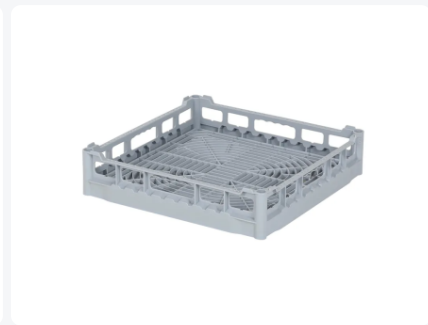

Glass basket 500x500mm - maximum glass height 73 mm - with blue 5x5 compartmentalization - maximum glass Ø 90mm.

Product specifications

Uitwendig (LxBxH)	500 × 500 × 100 mm
Inwendig (LxBxH)	465 × 465 × 73 mm
Handles	4-sided - open, for added wearing comfort
Sidewalls	Open, for optimal washing results and a faster drying process
Material	PP
Article number	50.NKG.100.5x5
Temperature range	-15°C to + 90°C
Color	Grey
Bottom	Open and extra reinforced, making it suitable for high loads and for use in basket transport machines with transport hooks.
European Article Number	7424901366387
Maximum glass height	73
Maximum Ø glass	90

The basket has 4-sided receptacles for color clips (see accessories).

Color clips can be clicked into the basket on all four sides, for example, to indicate contents.

Suitable for use in basket transport machines with transport hooks.

Description

The glass basket 50.NKG.100.5x5 consists of a gray base basket with a blue 5x5 compartmentalization. The maximum diameter of the glass determines which compartmentalization is suitable. Measure the widest point of the glass for this purpose. Note: the widest point of the glass is not always at the top or bottom.

The glass basket with dimensions of 500 x 500 x H 100 mm has an internal height of 73 mm. Glasses with a height of up to 73 mm can fit in this basket, such as shot glasses and whiskey glasses. The basket is also suitable for coffee cups and soup bowls. Due to the open basket design, washing water and drying air have very good access to glassware and porcelain. The dishwasher baskets thus achieve optimal washing results and a faster drying process. Moreover, the bottom is specially reinforced, allowing the basket to rotate in a basket transport machine with transport hooks. Transoplast glass baskets are exceptionally durable and have the best references in the market.