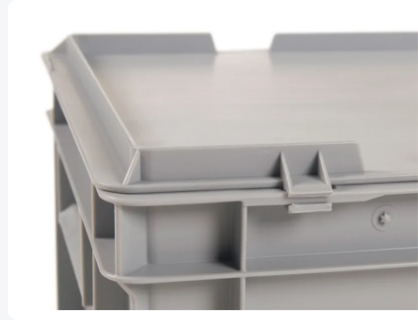

Article number: 30.400.SD.1

Hinged lid - 400 x 300 mm - grey

Product specifications Features

Uitwendig (LxBxH) 400 x 300 x 28 mm

Material PP

Article number 30.400.SD.1

Weight (kg) 0,4 kg

Temperature range -20°C to +80°C

Color Grey

The lid has centring provisions for tension straps

Geschikte accessoires

Alternatieve artikelen