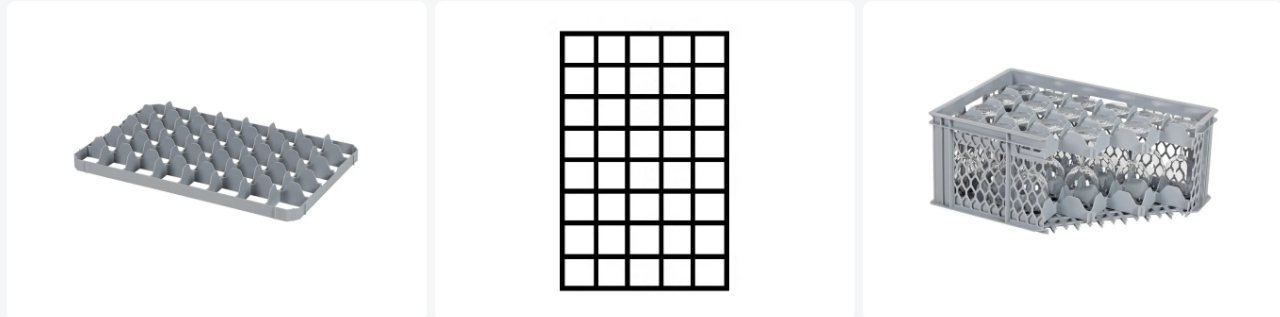

Article number: 30.40.O

# Lower 40 space subdivision - BASIC glass crates - size 69 x 67 mm

## Product specifications

Uitwendig  
(LxBxH) 565 x 365 x 55 mm

Material PP

Article  
number 30.40.O

Weight (kg) 0,52 kg

Color Grey

European  
Article  
Number 7424900442426

Maximum Ø  
glass 65