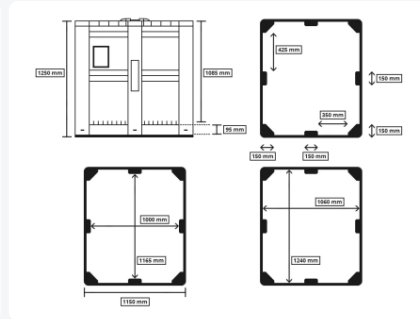

MAXI BOX plastic palletbox - 1300 x 1150 mm - closed - black

Product specifications

Uitwendig (LxBxH)	1300 x 1150 x 1250 mm
Inwendig (LxBxH)	1240 x 1060 x 1085 mm
Capacity	1400 liter
Sidewalls	Closed
Material	Recycled HDPE
Article number	25.1400.BL.2
Weight (kg)	72 kg
Color	Black
Bottom	Closed, reinforced
Max. load capacity per box	1000 kg
Max. static stacking load	7000 kg

Features

The walls of the Maxibox are externally reinforced

The Maxibox has flat internal walls

Both long sides of the Maxibox are provided with a label holder

Description

Black MAXI BOX plastic pallet box (1300 x 1150 x H 1250 mm - 1400 liters). Plastic pallet box on three pallet runners with closed side walls and bottom. The plastic pallet box is equipped with flat inner walls that are reinforced on the outside. A great plastic pallet box for handling truly large volumes. However, the pallet box is not suitable for long-term storage of liquids.