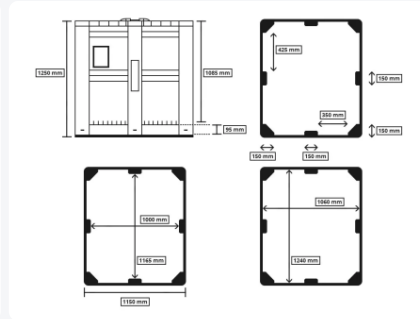

# MAXI BOX plastic palletbox - 1300 x 1150 mm - closed - blue

## Product specifications

Uitwendig (LxBxH)	1300 x 1150 x 1250 mm
Inwendig (LxBxH)	1240 x 1060 x 1085 mm
Capacity	1400 liter
Sidewalls	Closed
Material	HDPE
Article number	25.1400.BL.3
Weight (kg)	72 kg
Color	Blue
Bottom	Closed, reinforced
Max. load capacity per box	1000 kg
Max. static stacking load	7000 kg

## Features

The walls of the Maxibox are externally reinforced

The Maxibox has flat internal walls

Both long sides of the Maxibox are provided with a label holder

## Description

MAXI BOX plastic pallet box (1300 x 1150 x H 1250 mm - 1400 liters). Food-grade plastic pallet box on three pallet runners with closed side walls and bottom. The plastic pallet box is equipped with flat inner walls that are reinforced on the outside. An excellent plastic pallet box for really large volumes. The pallet box is not suitable for long-term storage of liquids.