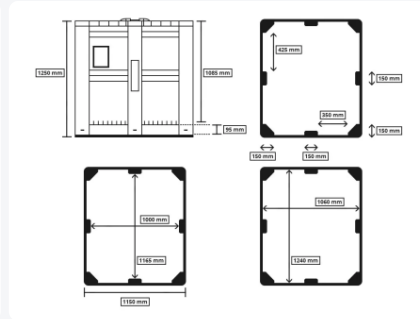

MAXI BOX plastic palletbox - 1300 x 1150 mm - closed - grey

Product specifications

Uitwendig (LxBxH)	1300 x 1150 x 1250 mm
Inwendig (LxBxH)	1240 x 1060 x 1085 mm
Capacity	1400 liter
Sidewalls	Closed
Material	HDPE
Article number	25.1400.BL.1
Weight (kg)	72 kg
Color	Grey
Bottom	Closed, reinforced
Max. load capacity per box	1000 kg
Max. static stacking load	7000 kg

Features

The walls of the Maxibox are externally reinforced

The Maxibox has flat internal walls

Both long sides of the Maxibox are provided with a label holder

Description

MAXI BOX plastic pallet box (1300 x 1150 x H 1250 mm - 1400 liters). Food-grade plastic pallet box on three pallet runners with closed sidewalls and bottom. The plastic pallet box has flat inner walls that are reinforced on the outside. An excellent plastic pallet box for really large volumes. The pallet box is not suitable for long-term storage of liquids.