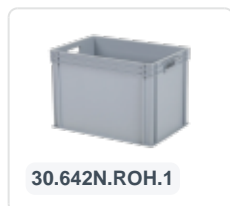

Geschikte accessoires