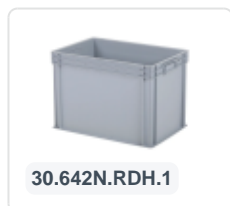

Geschikte accessoires