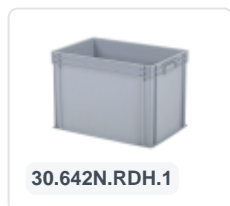

Geschikte accessoires