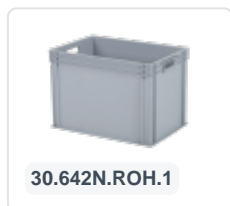

Geschikte accessoires