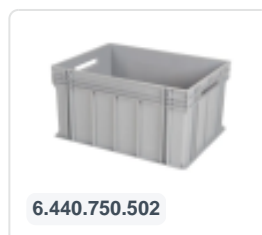

Geschikte accessoires