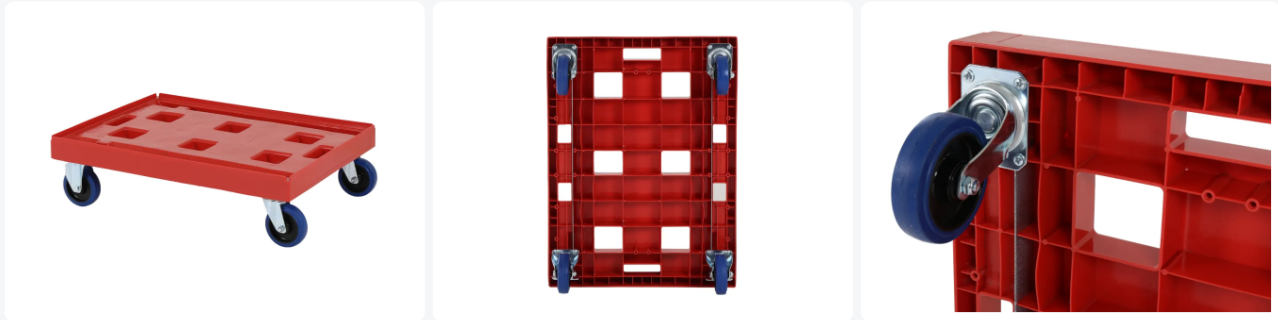

Plastic trolley (810 x 610 x 225) - red

Product specifications Features

Uitwendig
(LxBxH) 810 x 610 x 225 mm

Dynamic load
capacity 300 kg

Material HDPE

Article
number 52.TR8161.2.E

Weight (kg) 7,97 kg

Color Red

Wheels with sturdy plate and stable 4-point fixation.

The yokes, axles, and wheel fastening materials are galvanized.

Suitable for loads of various dimensions (buckets, crates, etc.).

Description

Very stable mobile base 810 x 610 x 225 mm. Suitable for stacking bins with dimensions 800 x 600 mm or two stacking bins with dimensions 600 x 400 mm. The base has two galvanized fixed wheels and two galvanized swivel wheels ? 125 mm. The load capacity is 300 kg. Thanks to the grid frame, the mobile base is also suitable for non-standard sizes of bins or boxes and smaller loads.