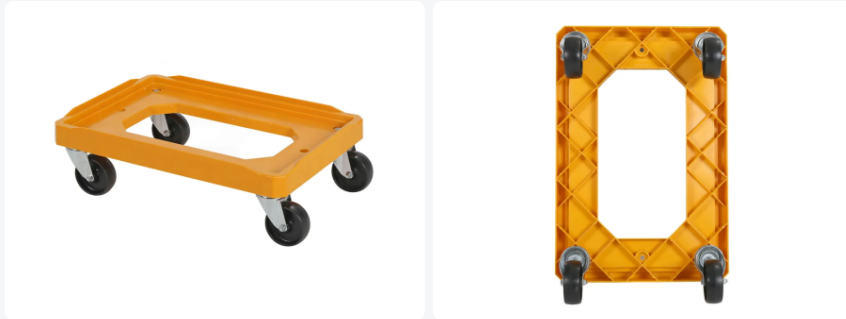

# Plastic trolley - universal - PP swivel castors

## Product specifications

Uitwendig (LxBxH)	615 x 415 x 185 mm
Dynamic load capacity	250 kg
Material	ABS
Article number	2.800.510.312
Weight (kg)	4,2 kg
Color	Orange

## Features

The trolley frame has a stepped structure and is therefore suitable for different base sizes.

Trolley 2800.510.312 is provided with four Ø 100 mm PP swivel castors with galvanised housings.

## Description

Plastic dolly 615 x 415 x H185 mm. The base is equipped with four galvanized swivel castors with plastic wheels Ø100 mm (PP). For easy transport of 600 x 400 mm or two 400 x 300 mm containers. The mobile base is heavily loadable and therefore an excellent tool for moving Euro norm containers and crates. Due to the stepped shape of the frame, it is also particularly suitable for containers with deviating bottom dimensions, such as nestable containers with a conical shape.