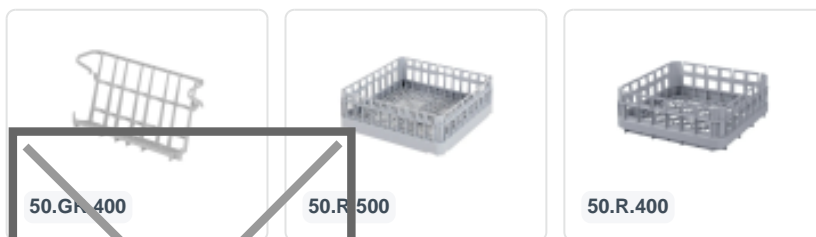

Alternatieve artikelen

Transoplast

+31(0)314 66 44 00

webshop@transoplast.com

dev.transoplastshop.com