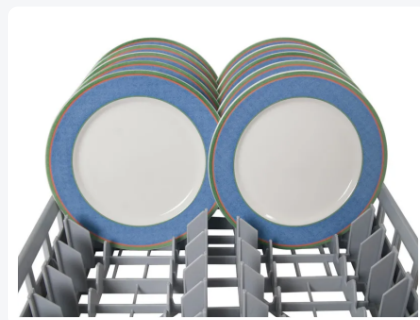

Article number: 50.XLP

Bedrukking mogelijk

Plate rack (22 large plates)

Product specifications

Weight (kg)	2,2 kg
External dimensions (l x w x h)	600 x 500 x 120 mm
Temperature range	-30°C to +80°C
Color	Grey
Material	PP
Bottom	Coarse mesh, reinforced
Sidewalls	Open, for optimum washing result and a faster drying process
Handles	Open, for more comfortable carrying
European Article Number	7424908599566
Internal dimensions (l x w x h)	570 x 470 x 85 mm

Features

Suitable for 22 dinner plates, Ø 250-285 mm, a mixed load of dinner plates and soup plates in one basket is also possible

Touch free positioning of the plates in the basket, even by full-loaded baskets

Description

Grey plate basket (600 x 500 x H 120 mm). Suitable for 22 large plates with a maximum diameter of 320 mm. Additionally, a mixed loading of deep and flat plates in the basket is possible. The plate holders on the left and right stagger, allowing the plates to slide in one behind the other. The side walls and the bottom have an open construction for optimal rinsing results and a faster drying process. The grey plate basket 50.XLP is an XL dishwashing basket. These dishwashing baskets are specially developed for use in larger dishwashers where Euro norm crates measuring 600 x 400 are also cleaned. The dishwashing baskets utilize the full width of such rinsing machines. This allows 30% more dishes to be washed than with standard dishwashing baskets measuring 500 x 500 mm. This saves time and reduces water and energy consumption!