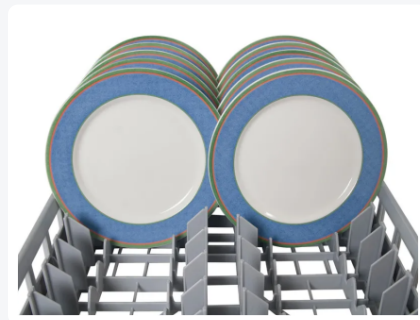

Article number: 50.XLP

Bedrukking mogelijk

Plate rack (22 large plates)

Product specifications

| | |
|-------------------------|--|
| Uitwendig (LxBxH) | 600 x 500 x 120 mm |
| Inwendig (LxBxH) | 570 x 470 x 85 mm |
| Handles | Open, for more comfortable carrying |
| Sidewalls | Open, for optimum washing result and a faster drying process |
| Material | PP |
| Article number | 50.XLP |
| Weight (kg) | 2,2 kg |
| Temperature range | -30°C to +80°C |
| Color | Grey |
| Bottom | Coarse mesh, reinforced |
| European Article Number | 7424908599566 |

Features

Suitable for 22 dinner plates, Ø 250-285 mm, a mixed load of dinner plates and soup plates in one basket is also possible

Touch free positioning of the plates in the basket, even by full-loaded baskets

Description

Grey plate basket (600 x 500 x H 120 mm). Suitable for 22 large plates with a maximum diameter of 320 mm. Additionally, a mixed loading of deep and flat plates in the basket is possible. The plate holders on the left and right stagger, allowing the plates to slide in one behind the other. The side walls and the bottom have an open construction for optimal rinsing results and a faster drying process. The grey plate basket 50.XLP is an XL dishwashing basket. These dishwashing baskets are specially developed for use in larger dishwashers where Euro norm crates measuring 600 x 400 are also cleaned. The dishwashing baskets utilize the full width of such rinsing machines. This allows 30% more dishes to be washed than with standard dishwashing baskets measuring 500 x 500 mm. This saves time and reduces water and energy consumption!