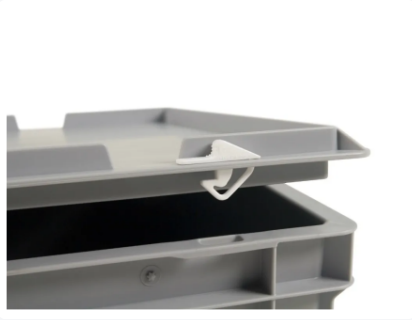

Article number: 30.SNAP

Set of snap-slide locks (2 pcs.)

Product specifications

Uitwendig (LxBxH) 40 × 9 × 30 mm

Material PP

Article number 30.SNAP

Weight (kg) 0,005 kg

Color White