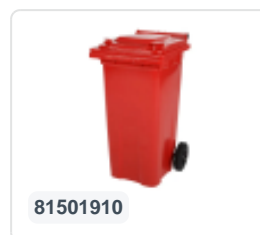

Article number: 67.7780.60.14

Bedrukking mogelijk

Sorting box - 60 litre - red

Product specifications

Uitwendig (LxBxH)	560 x 280 x 590 mm
Capacity	60 liter
Handles	Two recessed handles
Sidewalls	Closed
Material	PP
Article number	67.7780.60.14
Weight (kg)	1,9 kg
Color	Red
Bottom	Closed

Features

With two recessed handles for comfortable carrying

Multiple sorting boxes may be linked together into waste separation units via their linkable trolleys

Geschikte accessoires

Alternatieve artikelen