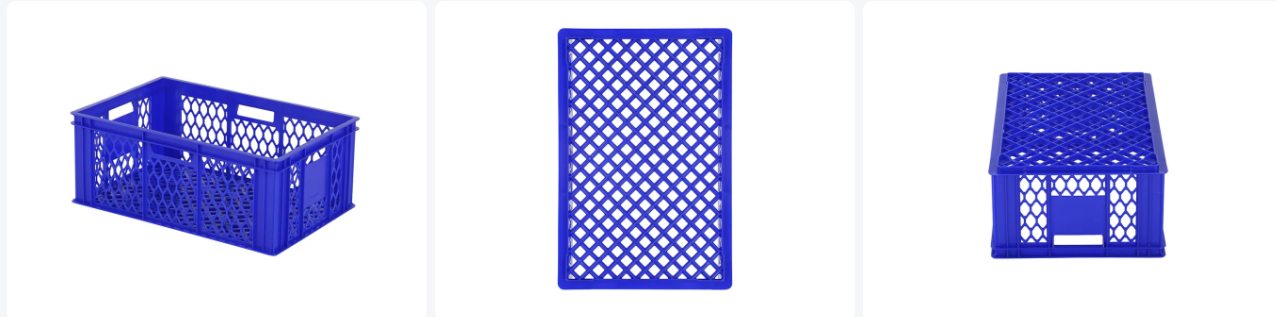

Article number: 30.122.15.K

Bedrukking mogelijk

Stackable Crate - 600x400xH224mm - blue

Product specifications

Uitwendig (LxBxH) 600 x 400 x 224 mm

Inwendig (LxBxH) 568 x 368 x 210 mm

Capacity 43.9 liter

Material HDPE

Article number 30.122.15.K

Weight (kg) 1,72 kg

Temperature range -40°C to +70°C

Color Blue

Description

Plastic stackable crate in Euro standard size 600 x 400 mm with a height, including the reinforced bottom, of 224 mm. A very strong stackable crate with coarsely perforated side walls and bottom. Equipped with four open handles. The bottom is extra reinforced; even under heavy loads and extreme conditions, bending is virtually negligible. This robust stackable crate is versatile and possesses all the qualities for trouble-free use in the (industrial) food sector, textile industry, hospitality, and bakeries. When equipped with dividers, the stackable crate becomes an ideal glass crate. The stackable crate made of food-safe plastic features a stable construction. Thanks to its Euro standard dimensions, the stackable crate can be perfectly combined with standardized stackable containers, crates, pallets, roll containers, and mobile bases.