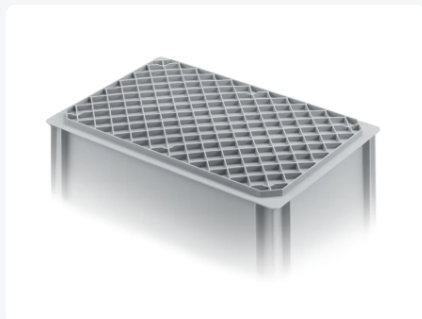

Article number: 30.632.ROH.1

Bedrukking mogelijk

Stacking bin - 600 x 400 x H 320 mm - grey - open handles

Product specifications

Weight (kg)	2,9 kg
External dimensions (l x w x h)	600 x 400 x 320 mm
Temperature range	-20°C to +80°C
Capacity	64 liter
Color	Grey
Material	PP
Bottom	Closed, reinforced
Sidewalls	Closed
Handles	Open
Colorcode	RAL 7040
Load capacity (kg)	25 kg
Max. stacking load (kg)	250 kg
Internal dimensions (l x w x h)	566 x 366 x 305 mm

Features

Stacking bin is provided with an extra strong diamond-pattern base

Description

Practical plastic stackable container in Euro norm size 600 x 400 mm. The container height including the strong bottom is 320 mm. Thanks to the extra reinforced lattice bottom, this plastic stackable container is also highly suitable for heavier loads. The open handles provide comfortable handling of the container. Perfectly combinable with other Euro norm stackable containers and easily transportable on plastic pallets, roll containers, and plastic carts.