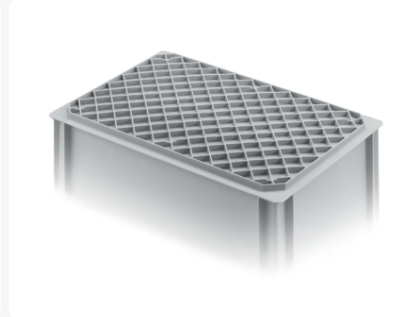

Article number: 30.632.ROH.1

Bedrukking mogelijk

Stacking bin - 600 x 400 x H 320 mm - grey - open handles

Product specifications Features

Uitwendig (LxBxH) 600 x 400 x 320 mm

Inwendig (LxBxH) 566 x 366 x 305 mm

Max. stacking load (kg) 250 kg

Capacity 64 liter

Handles Open

Sidewalls Closed

Material PP

Article number 30.632.ROH.1

Weight (kg) 2,9 kg

Temperature range -20°C to +80°C

Color Grey

Bottom Closed, reinforced

Colorcode RAL 7040

Load capacity (kg) 25

Stacking bin is provided with an extra strong diamond-pattern base

Description

Practical plastic stackable container in Euro norm size 600 x 400 mm. The container height including the strong bottom is 320 mm. Thanks to the extra reinforced lattice bottom, this plastic stackable container is also highly suitable for heavier loads. The open handles provide comfortable handling of the container. Perfectly combinable with other Euro norm stackable containers and easily transportable on plastic pallets, roll containers, and plastic carts.