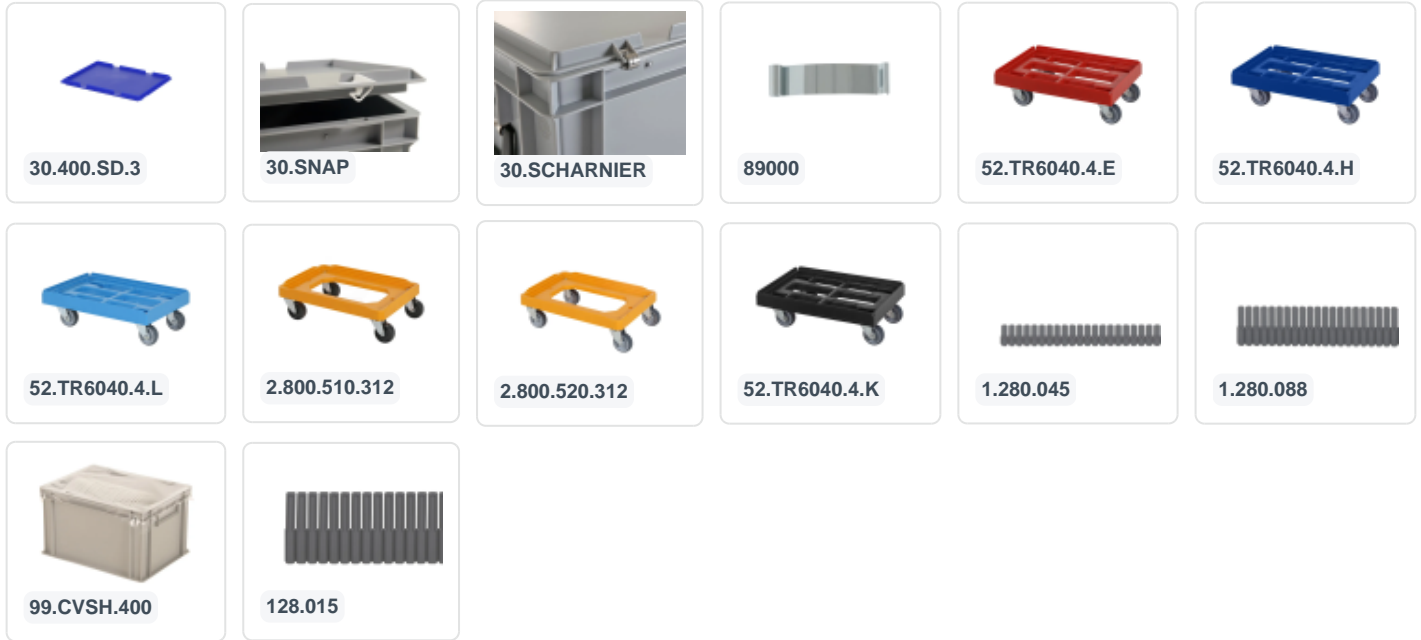

Description

Stackable container in Euro standard format 400 x 300 mm. The stackable container is completely closed. The handles are also sealed. Made of food-grade plastic, it is highly suitable for application in the food sector. This stackable container is widely used in event catering and rental, serving as a plate tray among other uses. Plates with a diameter of up to 155 mm can be placed vertically in the container. The stackable container is easy to handle with integrated handles on both short sides. Due to the Euro standard dimensions, this stackable container perfectly combines with all other Euro standard stackable containers, as well as with standardized pallets, roll containers, and mobile bases.

Geschikte accessoires