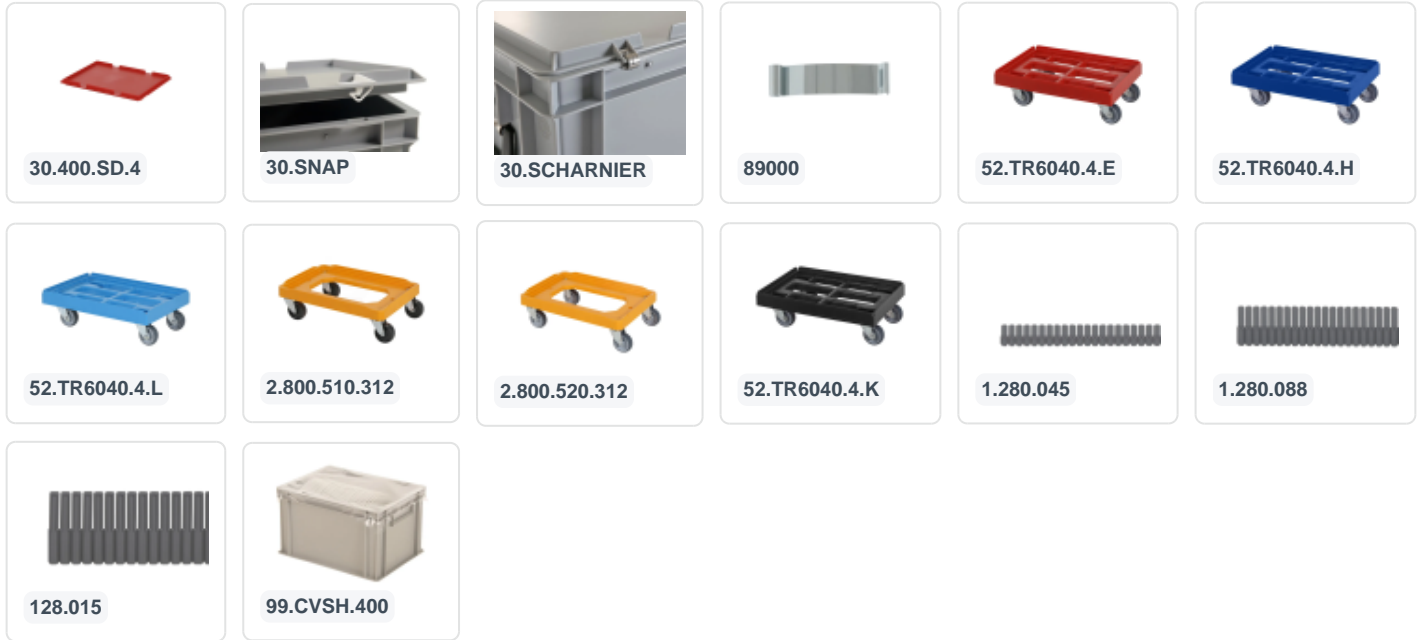

Description

Stackable container in Euro standard size 400 x 300 mm. The stackable container is entirely closed. The handles are also sealed. Made of food-grade plastic, making it highly suitable for application in the food sector. This stackable container is widely used in event catering and rental services, serving as, among other things, a plate tray. Plates with a diameter of up to 155 mm can be vertically placed in the container. The stackable container is easy to handle with integrated handles on both short sides. Thanks to the Euro standard sizing, this stackable container perfectly combines with all other Euro standard stackable containers, as well as standardized pallets, roll containers, and mobile bases.

Geschikte accessoires